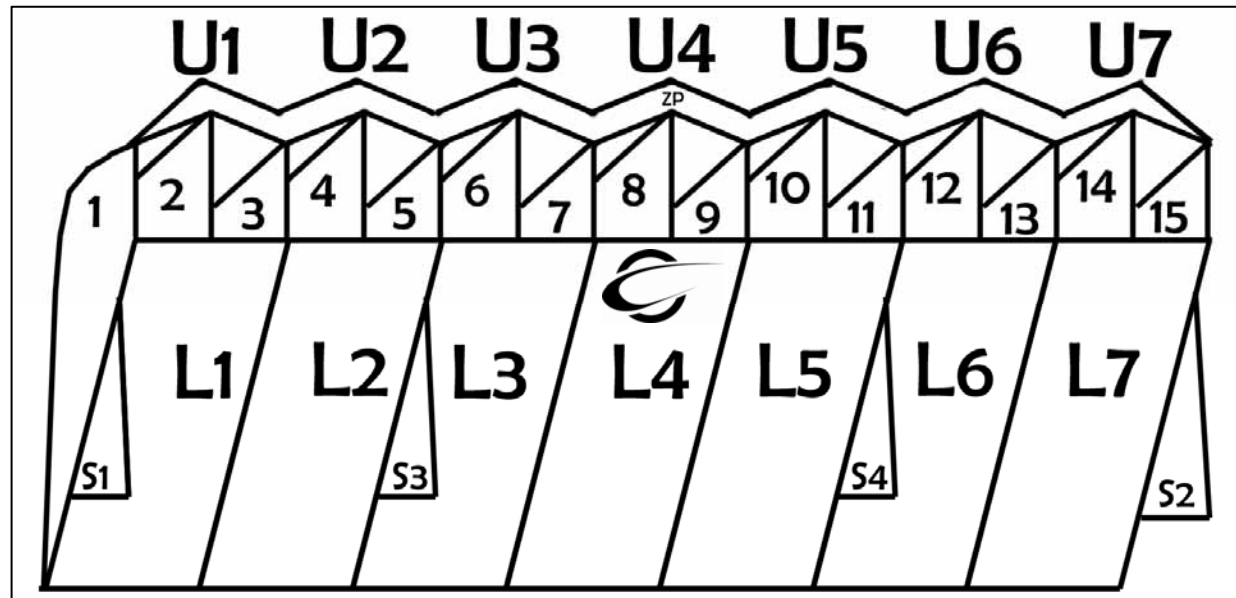

Phone: + 386 451 265 65

Fax: + 386 451 265 60

Email: stane@basetroll.com

<http://www.basetroll.com> or <http://www.ataircanopies.com>

Name _____
Address _____
City _____
State _____ Zip _____
Country _____
Phone/Fax _____
E-Mail _____
Weight _____
Dealer _____

Size:
205 ☐ 225 ☐ 245 ☐ 265 ☐ 285 ☐ 305 ☐

Options:
MDV STANDARD
Extra Slider _____ (sub terminal slider)
Black Lines _____ Custom Canopy
_____ Call for price
Logo Topskin _____
Custom Canopy _____ Call for price
Logo Bottomskin _____

F111 Colours:

U1: _____	1: _____
U2: _____	2: _____
U3: _____	3: _____
U4: _____	4: _____
U5: _____	5: _____
U6: _____	6: _____
U7: _____	7: _____
L1: _____	8: _____
L2: _____	9: _____
L3: _____	10: _____
L4: _____	11: _____
L5: _____	12: _____
L6: _____	13: _____
L7: _____	14: _____
S1: _____	15: _____
S2: _____	
S3: _____	
S4: _____	

ZP Leading Edge : _____